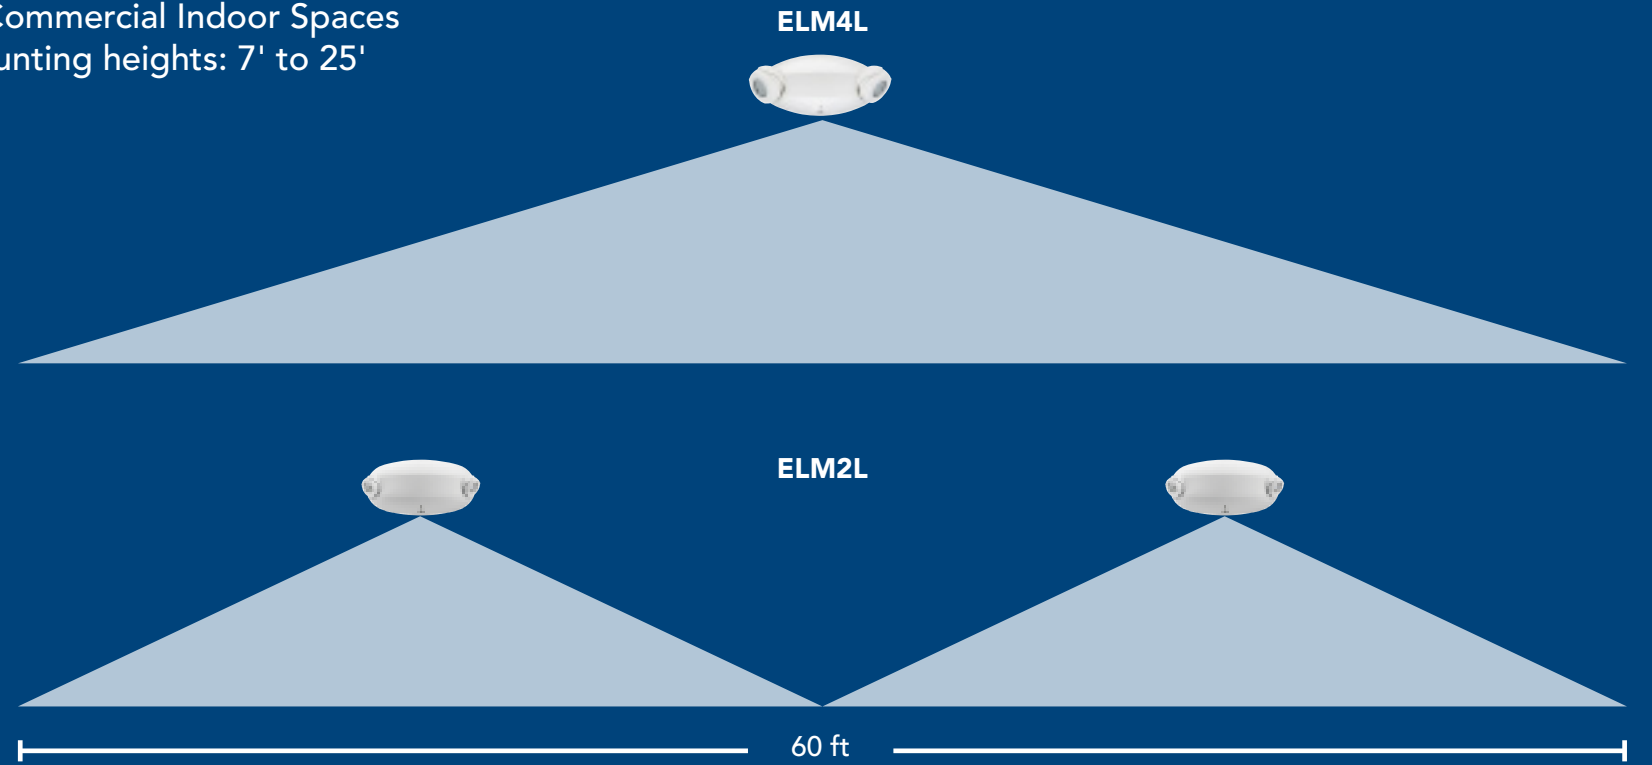

Are you properly lighting your emergency egress?

*High efficiency performance meets CA T20 efficiency standards
*Available in the Contractor Select Program

Quantum®

- Majority of Commercial Indoor Spaces
- Versatile mounting heights: 7' to 25'

Lithonia Lighting Basics™

- Small spaces
- Mounting heights ≤8'